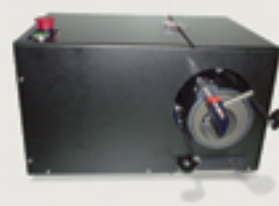

### Beverage Saws

Beverage saw - manual  
single point cut, quiet operation

Automatic saw - 1 position  
No deformation!

Simple manual food saw  
efficient and inexpensive

Portable twin blade saw  
A portable solution!